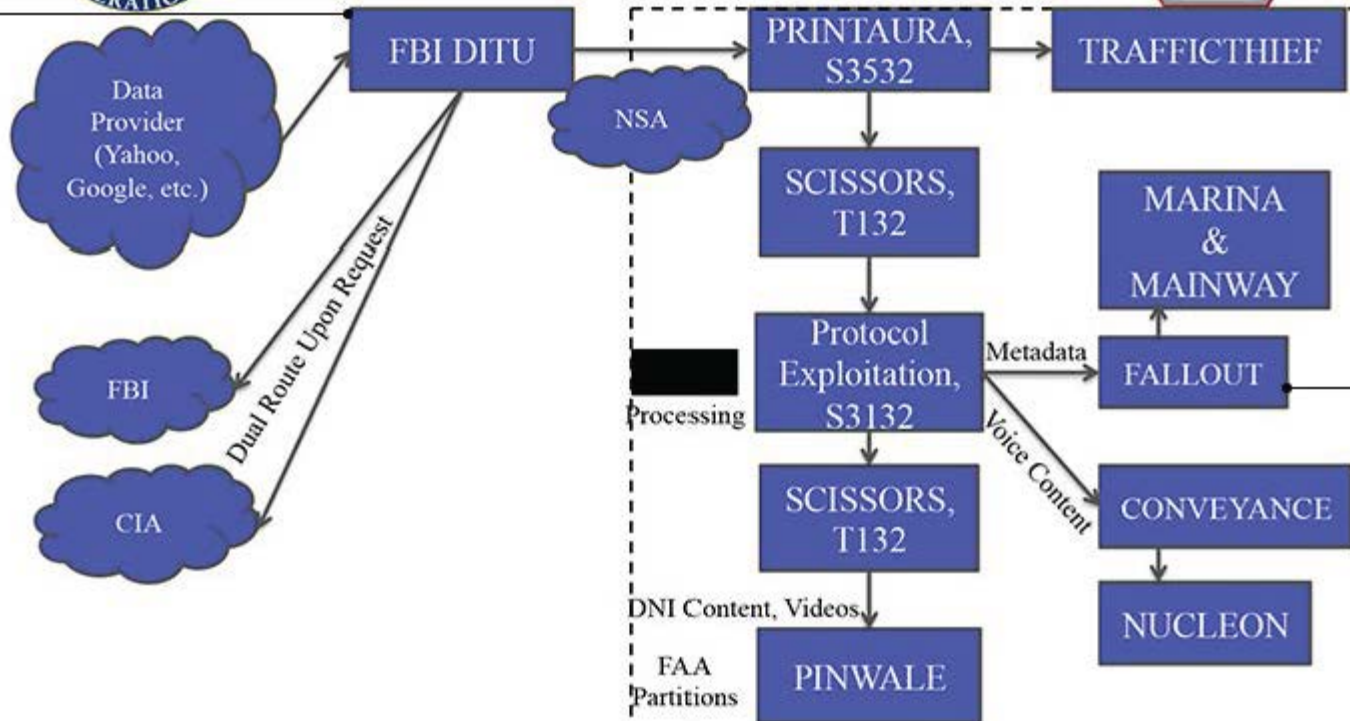

(TS//SI//NF) PRISM Tasking Process

facebook

Hotmail

YAHOO!

YouTube

AOL mail

(TS//SI//NF) PRISM Collection Dataflow

facebook

Fixed trigraph, denotes
 PRISM source collection

Year CASN established
 for selector

Serial #

Content Type

A: Stored Comms (Search)
 B: IM (chat)
 C: RTN-EDC (real-time notification of an e-mail event such as a login or sent message)
 D: RTN-IM (real-time notification of a chat login or logout event)
 E: E-Mail
 F: VoIP
 G: Full (WebForum)
 H: OSN Messaging (photos, wallposts, activity, etc.)
 I: OSN Basic Subscriber Info
 J: Videos
 . (dot): Indicates multiple types