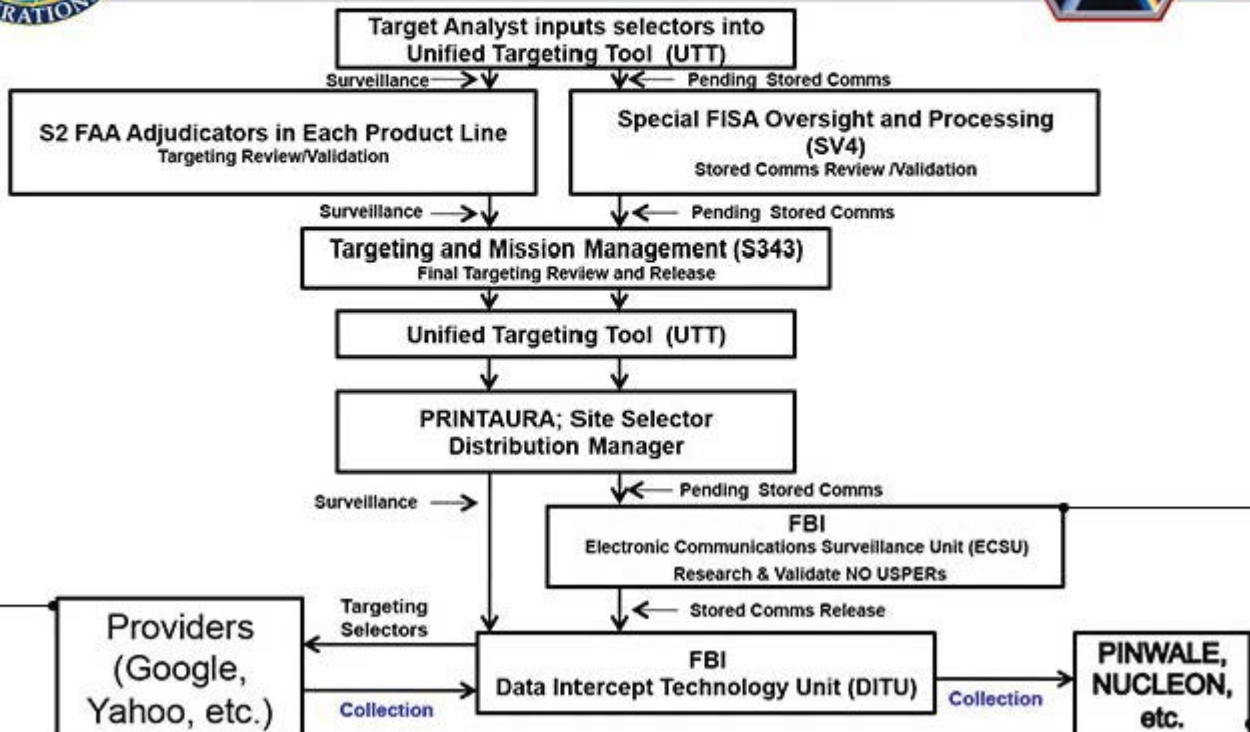

(TS//SI//NF) PRISM Tasking Process

facebook

Hotmail

YAHOO!

YouTube

AOL mail

(TS//SI//NF) PRISM Collection Dataflow

facebook

Fixed trigraph, denotes
 PRISM source collection

Year CASN established
 for selector

Serial #

Content Type

A: Stored Comms (Search)
 B: IM (chat)
 C: RTN-EDC (real-time notification of an e-mail event such as a login or sent message)
 D: RTN-IM (real-time notification of a chat login or logout event)
 E: E-Mail
 F: VoIP
 G: Full (WebForum)
 H: OSN Messaging (photos, wallposts, activity, etc.)
 I: OSN Basic Subscriber Info
 J: Videos
 . (dot): Indicates multiple types